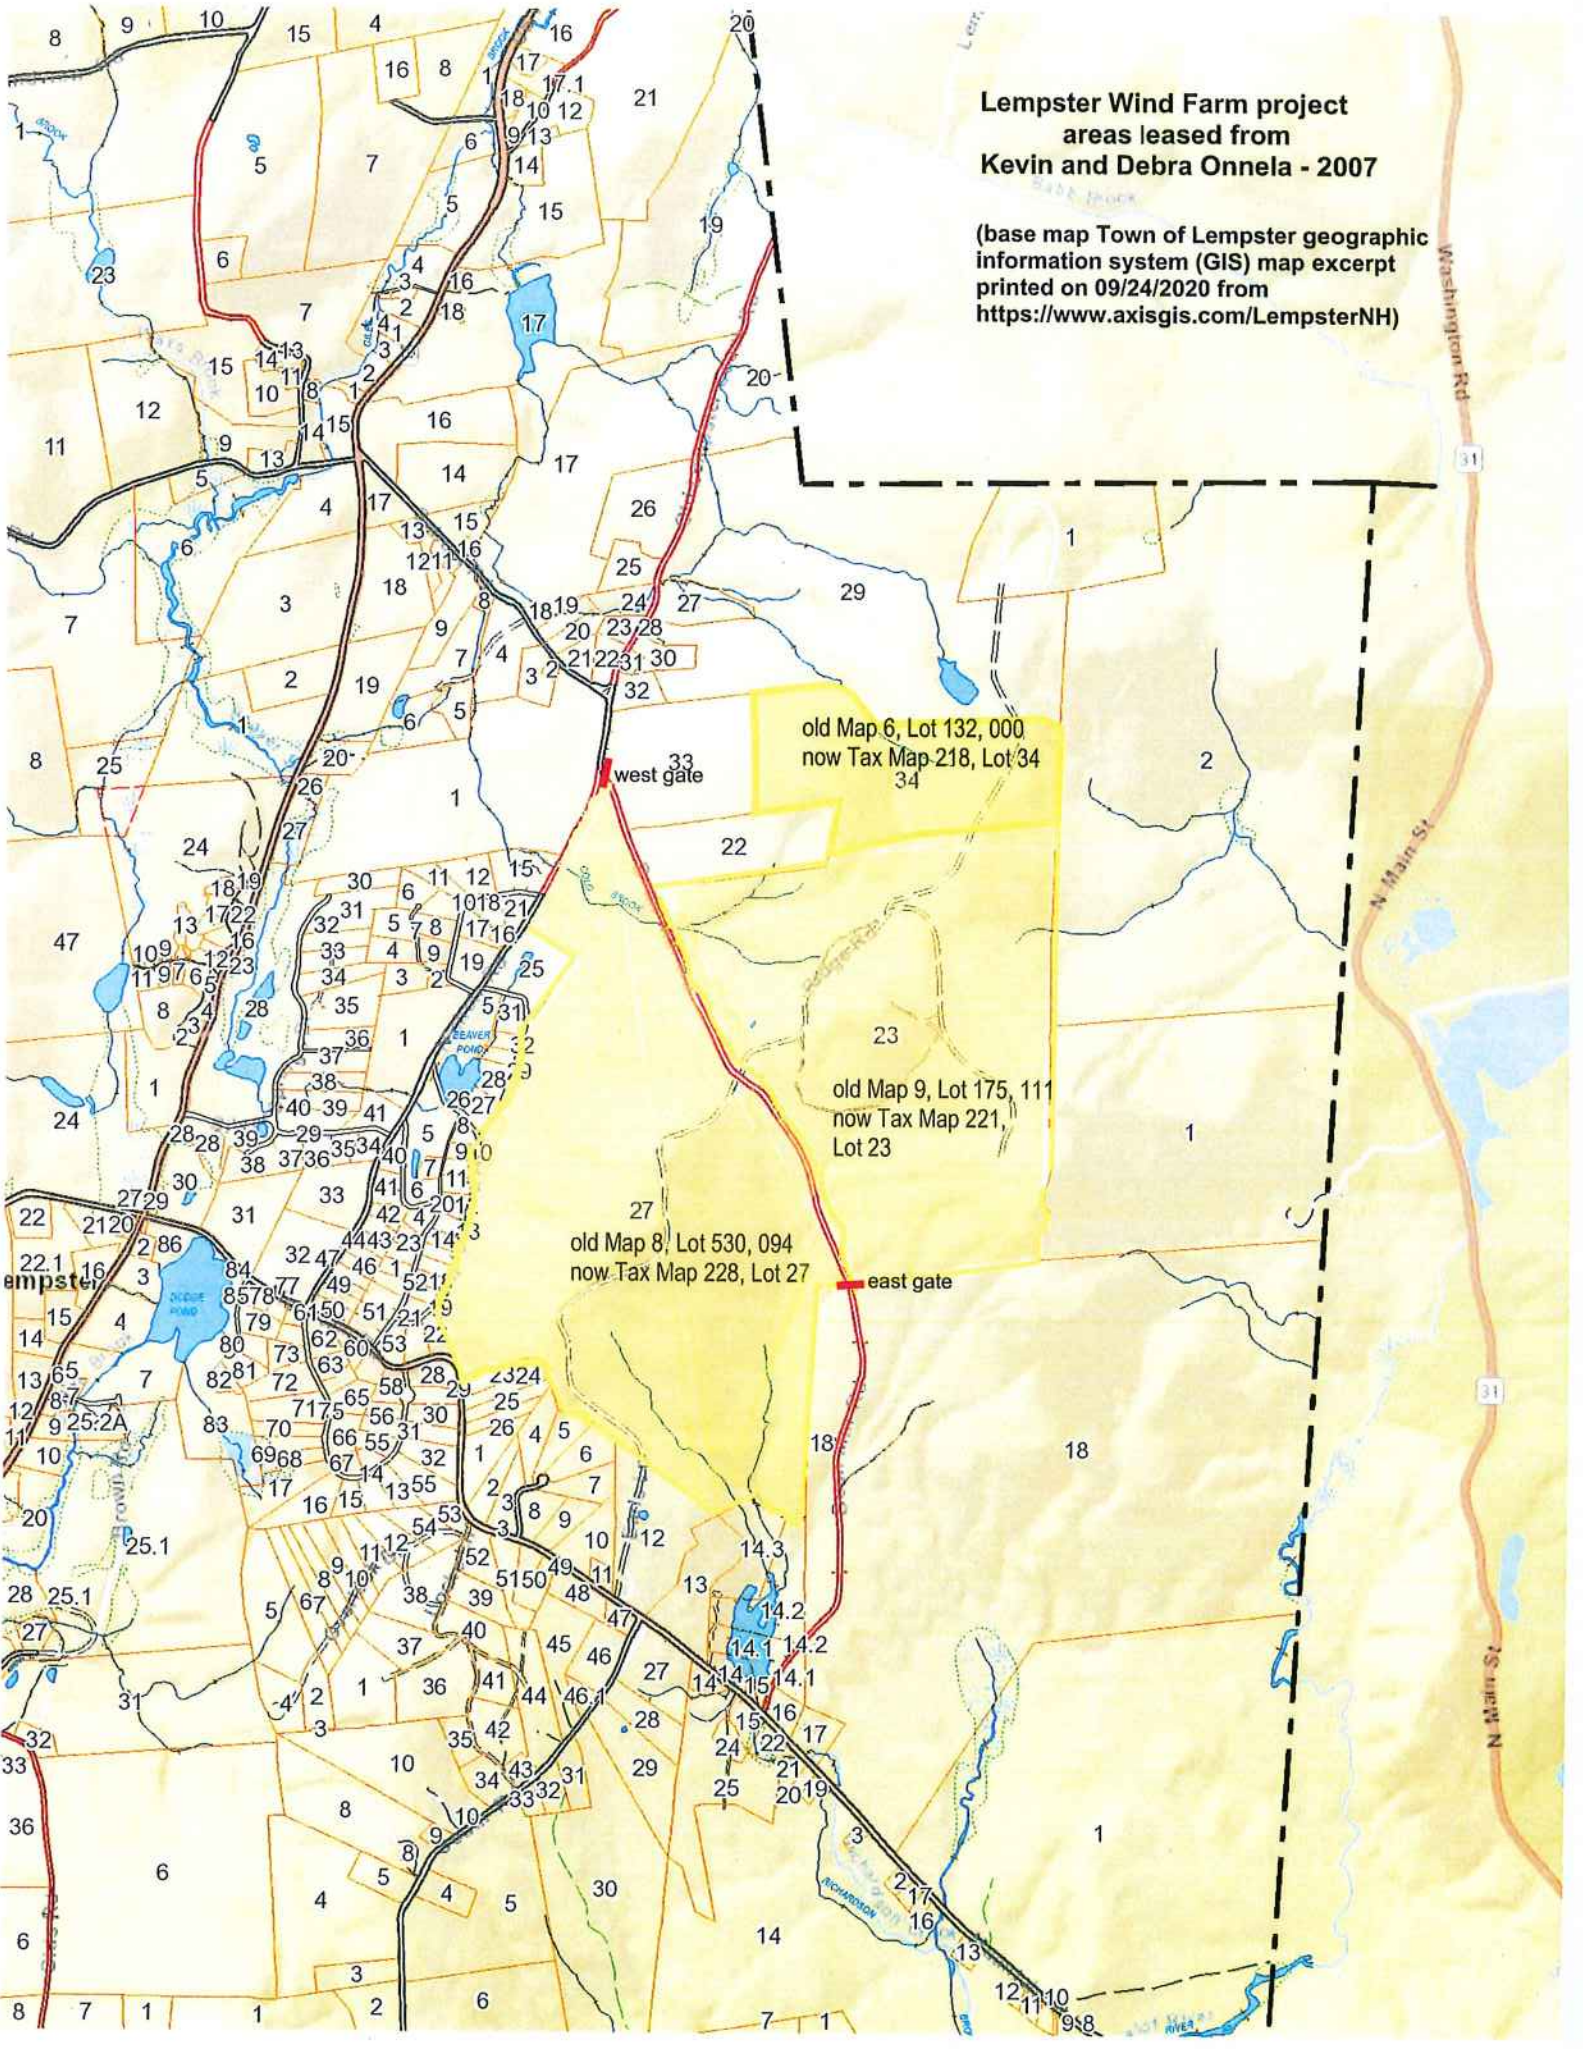

EXHIBIT D

**Lempster Wind Farm project
areas leased from
Kevin and Debra Onnela - 2007**

(base map Town of Lempster geographic
information system (GIS) map excerpt
printed on 09/24/2020 from
<https://www.axisgis.com/LempsterNH>)

old Map 6, Lot 132, 000
now Tax Map 218, Lot 34

old Map 9, Lot 175, 111
now Tax Map 221,
Lot 23

old Map 8, Lot 530, 094
now Tax Map 228, Lot 27

west gate

east gate