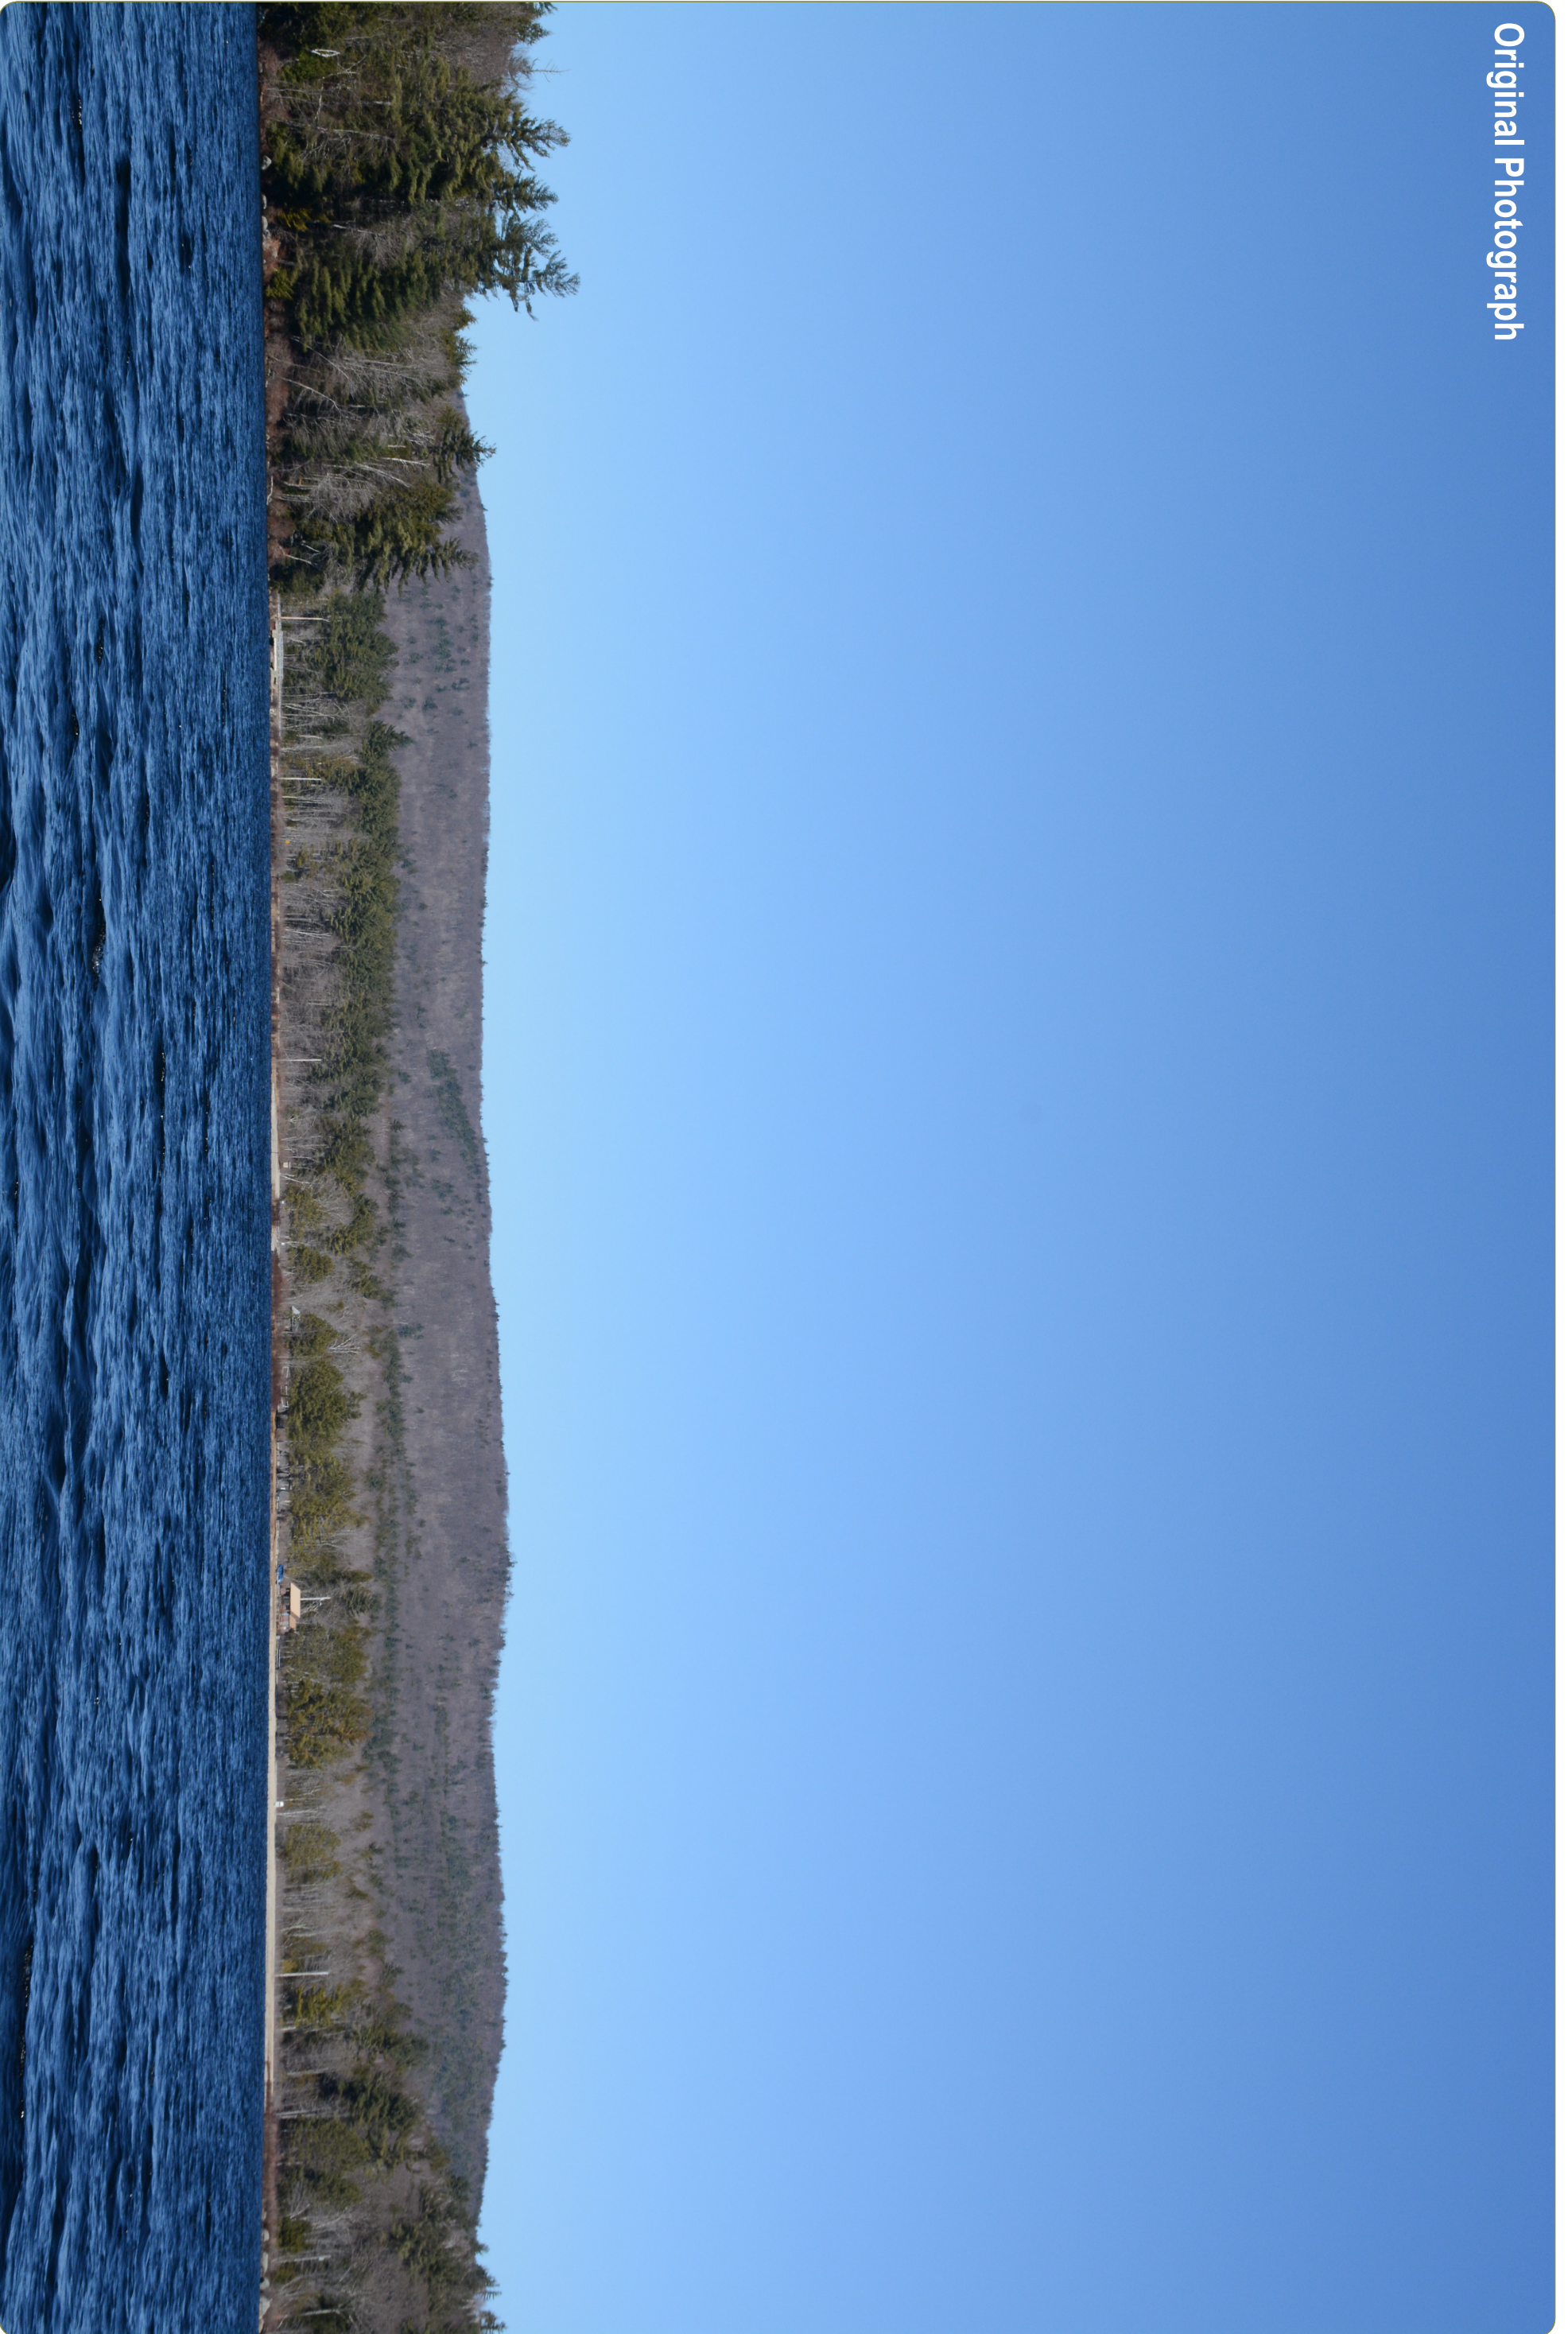

Antrim Wind Project

Town of Antrim - Hillsborough County, New Hampshire

Appendix F: Viewpoint 7 - View to the Northwest from White Birch Point Historic District (Boat View)

May 2016