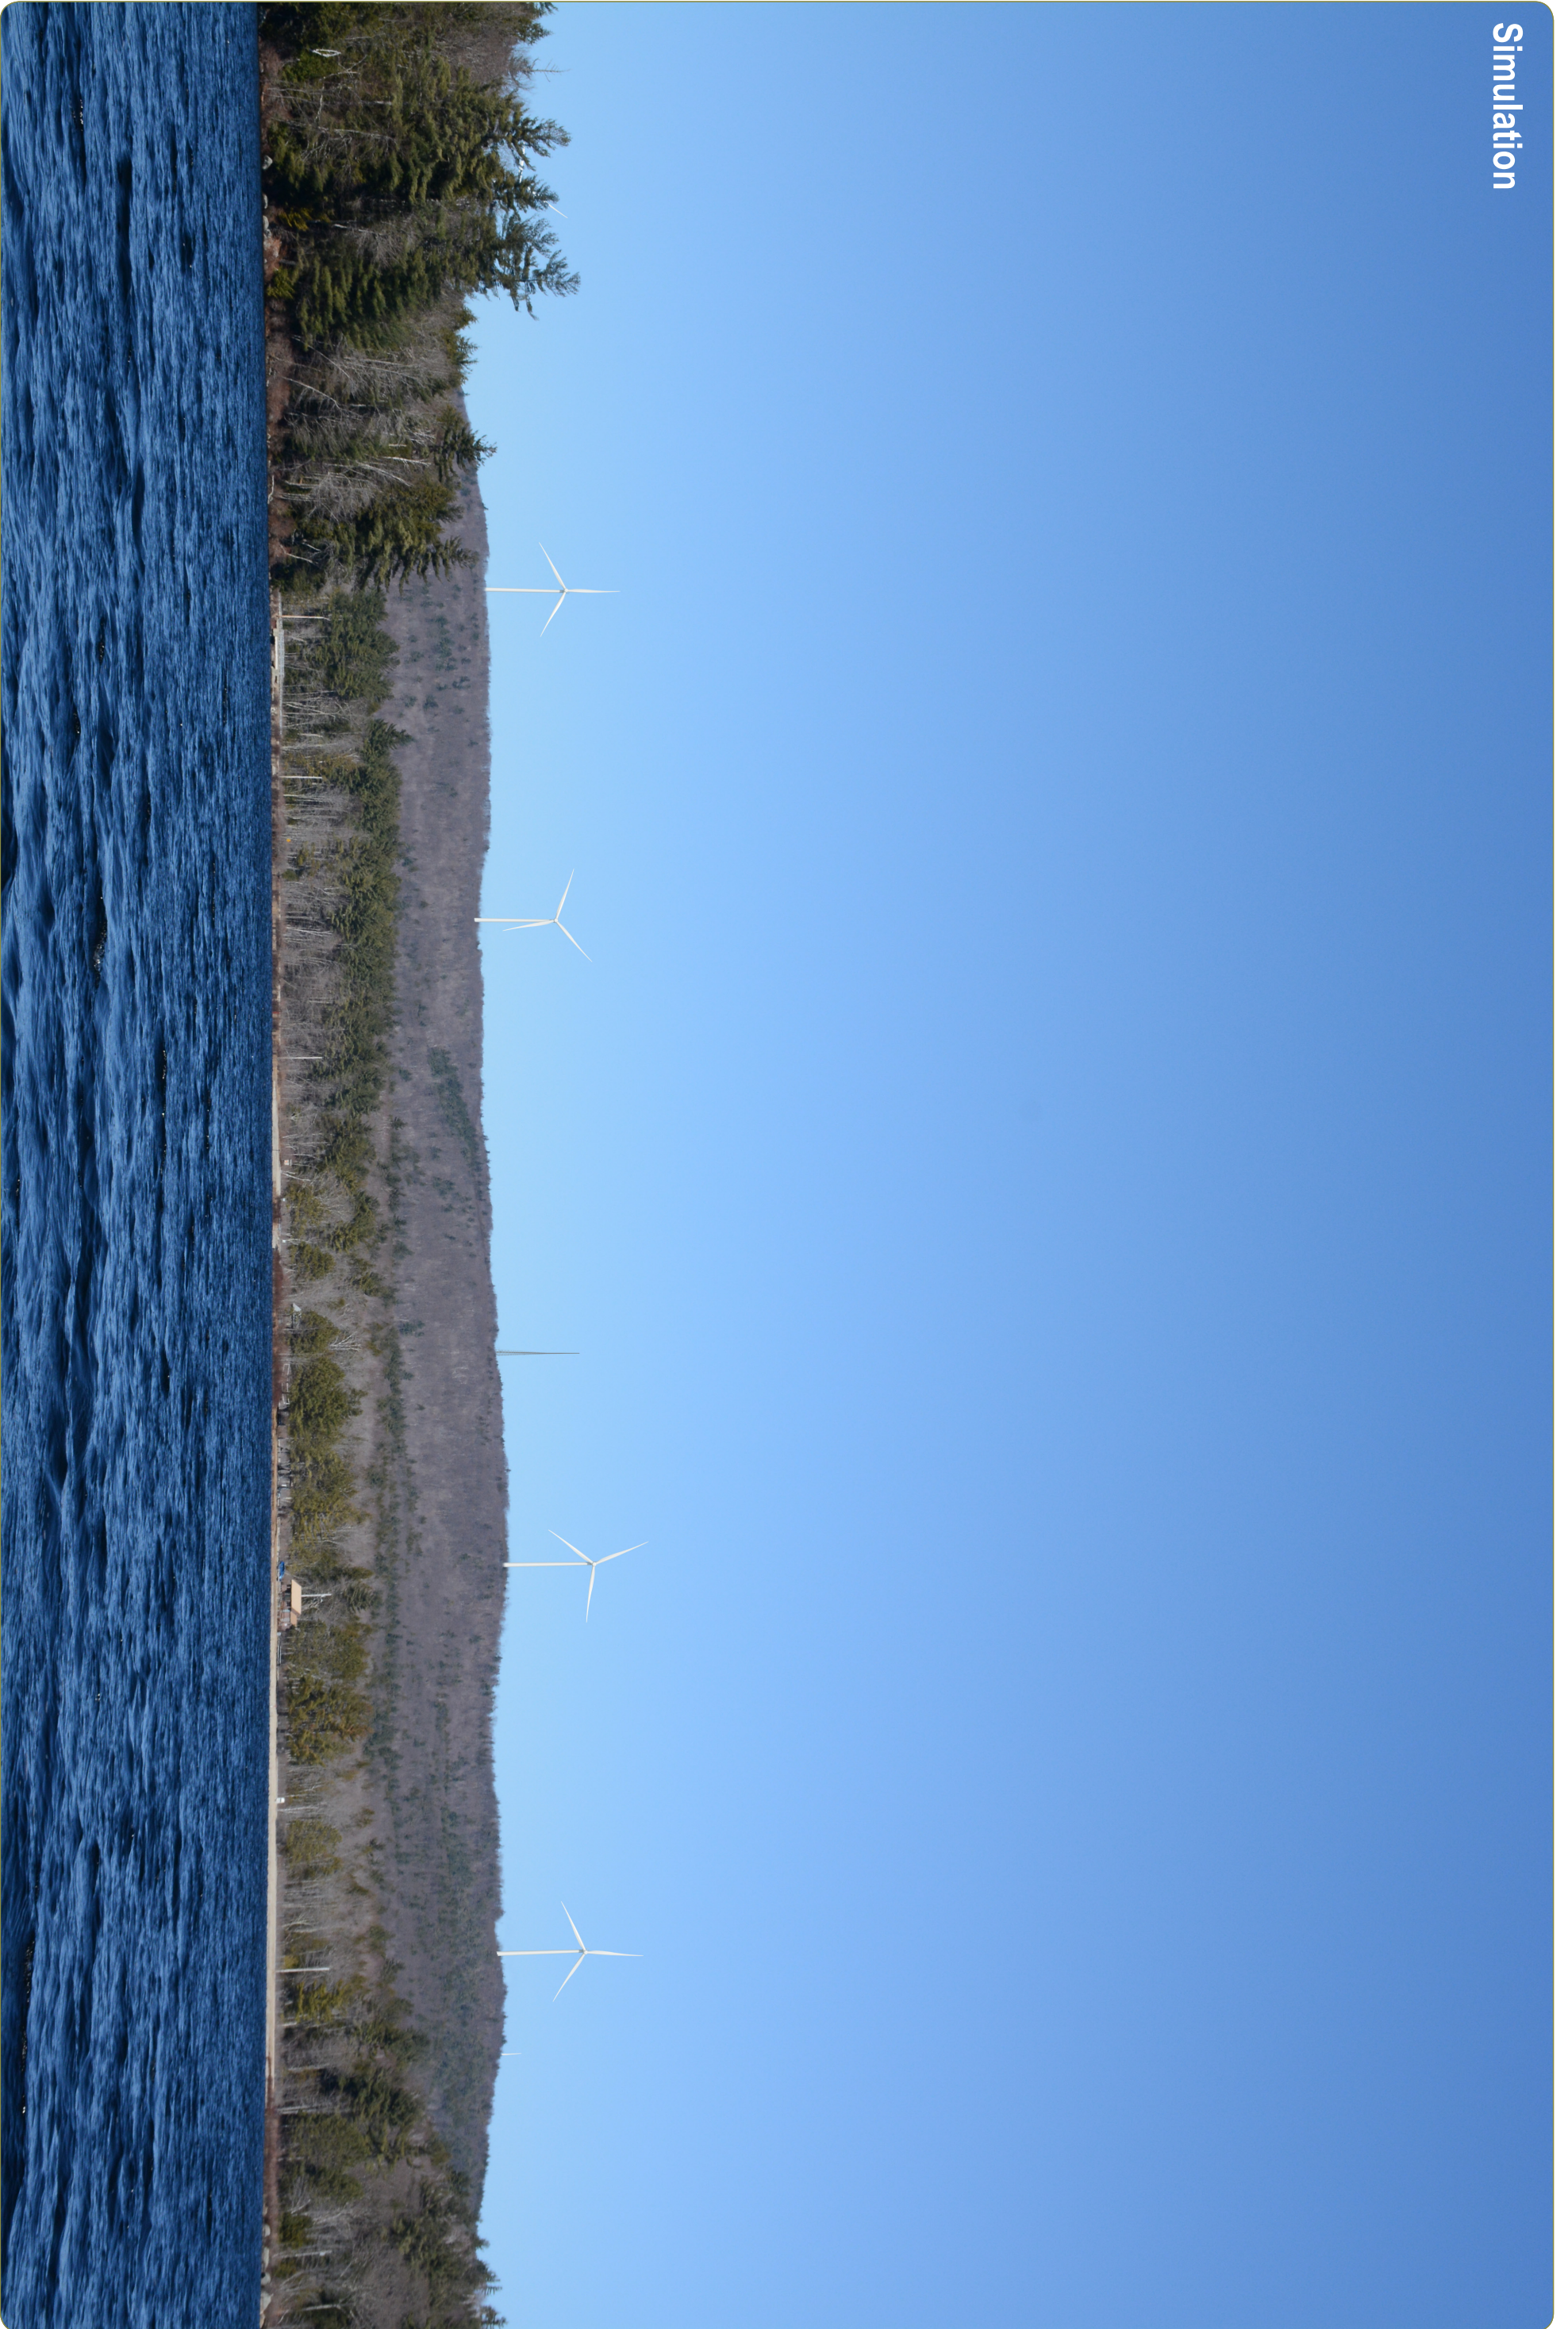

Appendix F: Viewpoint 1 - View to the North from Willard Pond (Boat View)

May 2016

Antrim Wind Project

Town of Antrim - Hillsborough County, New Hampshire

Appendix F: Viewpoint 5 - View to the West-Northwest from Meadow Marsh

Appendix F: Viewpoint 7 - View to the Northwest from White Birch Point Historic District (Boat View)

May 2016

Antrim Wind Project

Town of Antrim - Hillsborough County, New Hampshire

Appendix F: Viewpoint 7 - View to the Northwest from White Birch Point Historic District (Boat View)

Appendix F: Viewpoint 9 - View to the Southwest from Franklin Pierce Lake (Boat View)

May 2016

Antrim Wind Project

Town of Antrim - Hillsborough County, New Hampshire

Appendix F: Viewpoint 11 - View to the East-Southeast from Pitcher Mountain