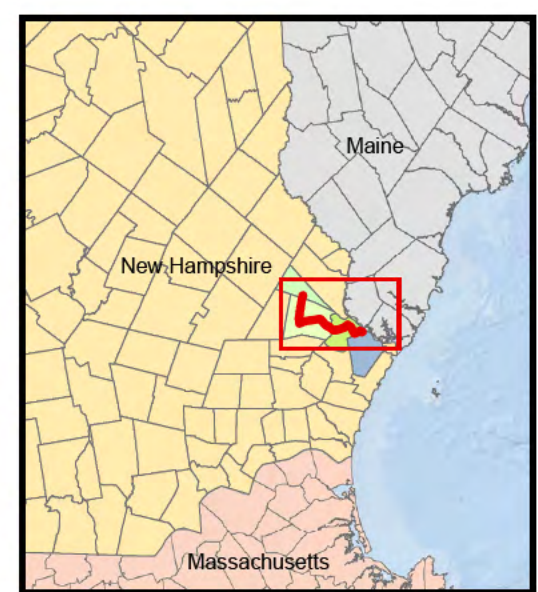

Service Layer Credits: Esri, DeLorme, GEBCO, NOAA, NGDC, and other contributors
 Sources: Esri, GEBCO, NOAA, National Geographic, DeLorme, HERE, Geonames.org, and other contributors

Document Path: J:\Projects\PSNH_F107\MXD\SRP_Site_LocationMap_020216.mxd

**Facility Map
 Regional Overview**
 Seacoast Reliability Project

 Seacoast Reliability Project Corridor

EVERSOURCE
 ENERGY