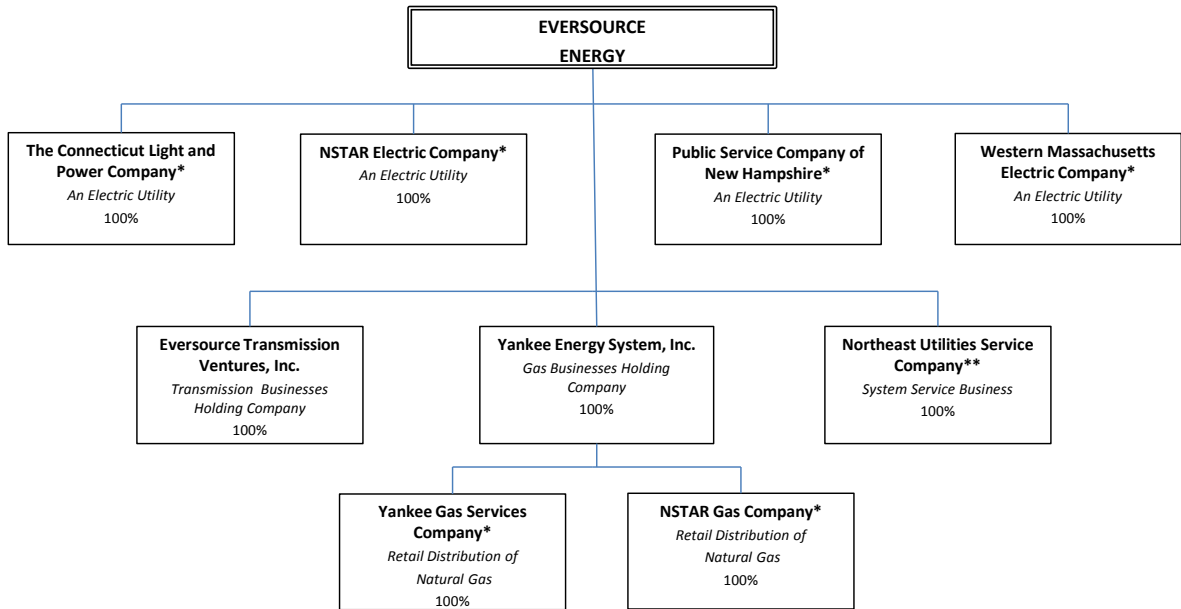

Appendix Y

Eversource Corporate Organization Chart

Eversource Corporate Organization Chart

EVERSOURCE ENERGY CORPORATE CHART
OF MAJOR SUBSIDIARIES
EFFECTIVE APRIL 30, 2015

* dba Eversource Energy

** dba Eversource Energy Service Company